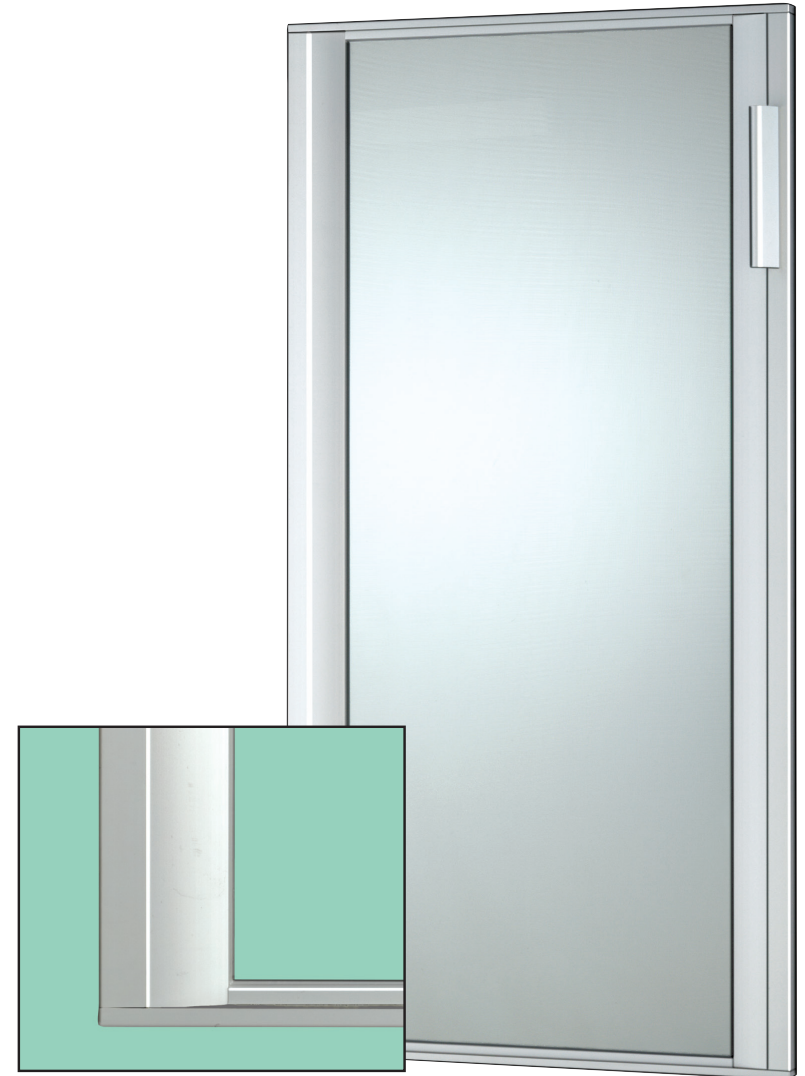

ARGONNE

Curved sides and narrow top and bottom give a distinctive appearance, available in Bright Silver anodised finish as well as Matt anodised.

Available in 6 fixed widths, for hinged doors 297, 347, 397, 447, 497 and 597mm wide.

Argonne Frame	Application	
<p>Top/bottom rail 19</p> <p>Side / stile 45</p>	Hinged Door	√
	Drawer Front	
	Bi-fold	
	Top Sliding	
	Bottom Sliding	
	Lockable	
	Lift up (aventos)	
	Flap door	
	Pull out (Pegaso)	